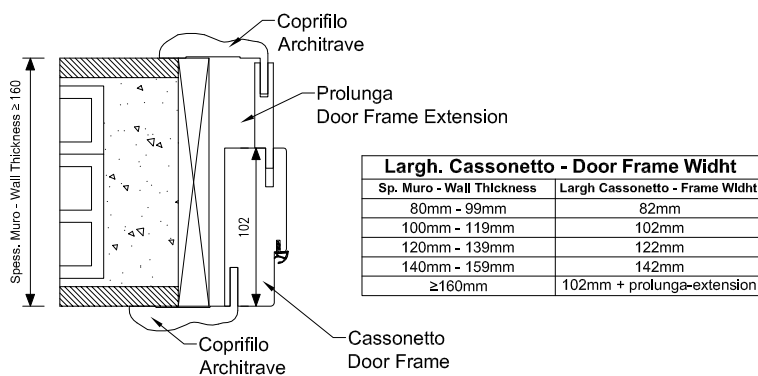

Porta Interna "Miti" mod. "Dafne" – Internal Door "Miti" mod. "Dafne"

Largh. Cassonetto - Door Frame Widht	
Sp. Muro - Wall Thickness	Largh Cassonetto - Frame Widht
80mm - 99mm	82mm
100mm - 119mm	102mm
120mm - 139mm	122mm
140mm - 159mm	142mm
≥160mm	102mm + prolunga-extension

Esterno
External side

Interno
Internal side