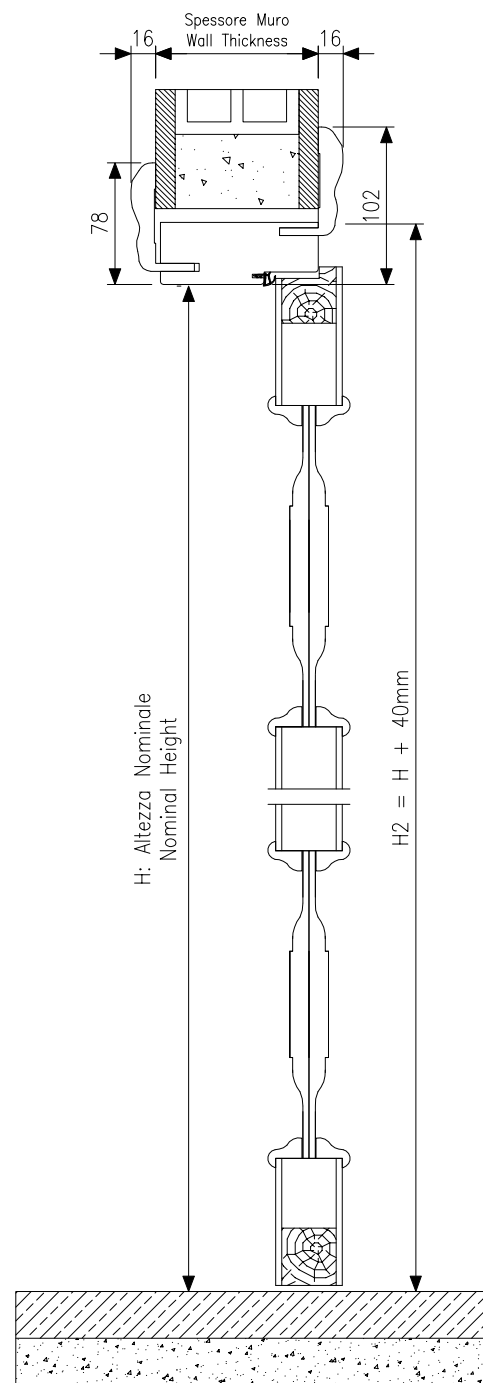

Porta Interna "Miti" mod. "Dafne" – Internal Door "Miti" mod. "Dafne"

Largh. Cassonetto - Door Frame Widht	
Sp. Muro - Wall Thickness	Largh Cassonetto - Frame Widht
80mm - 99mm	82mm
100mm - 119mm	102mm
120mm - 139mm	122mm
140mm - 159mm	142mm
≥160mm	102mm + prolunga-extension

Esterno
External side

Interno
Internal side