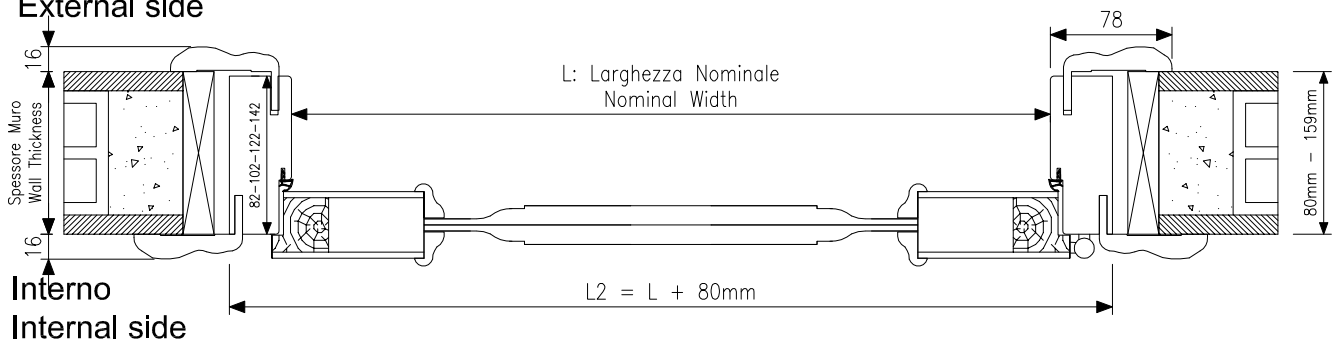

Porta Interna "Miti" mod. "Dafne" – Internal Door "Miti" mod. "Dafne"

Largh. Cassonetto - Door Frame Widht	
Sp. Muro - Wall Thickness	Largh Cassonetto - Frame Widht
80mm - 99mm	82mm
100mm - 119mm	102mm
120mm - 139mm	122mm
140mm - 159mm	142mm
≥160mm	102mm + prolunga-extension

Esterno
External side

Interno
Internal side